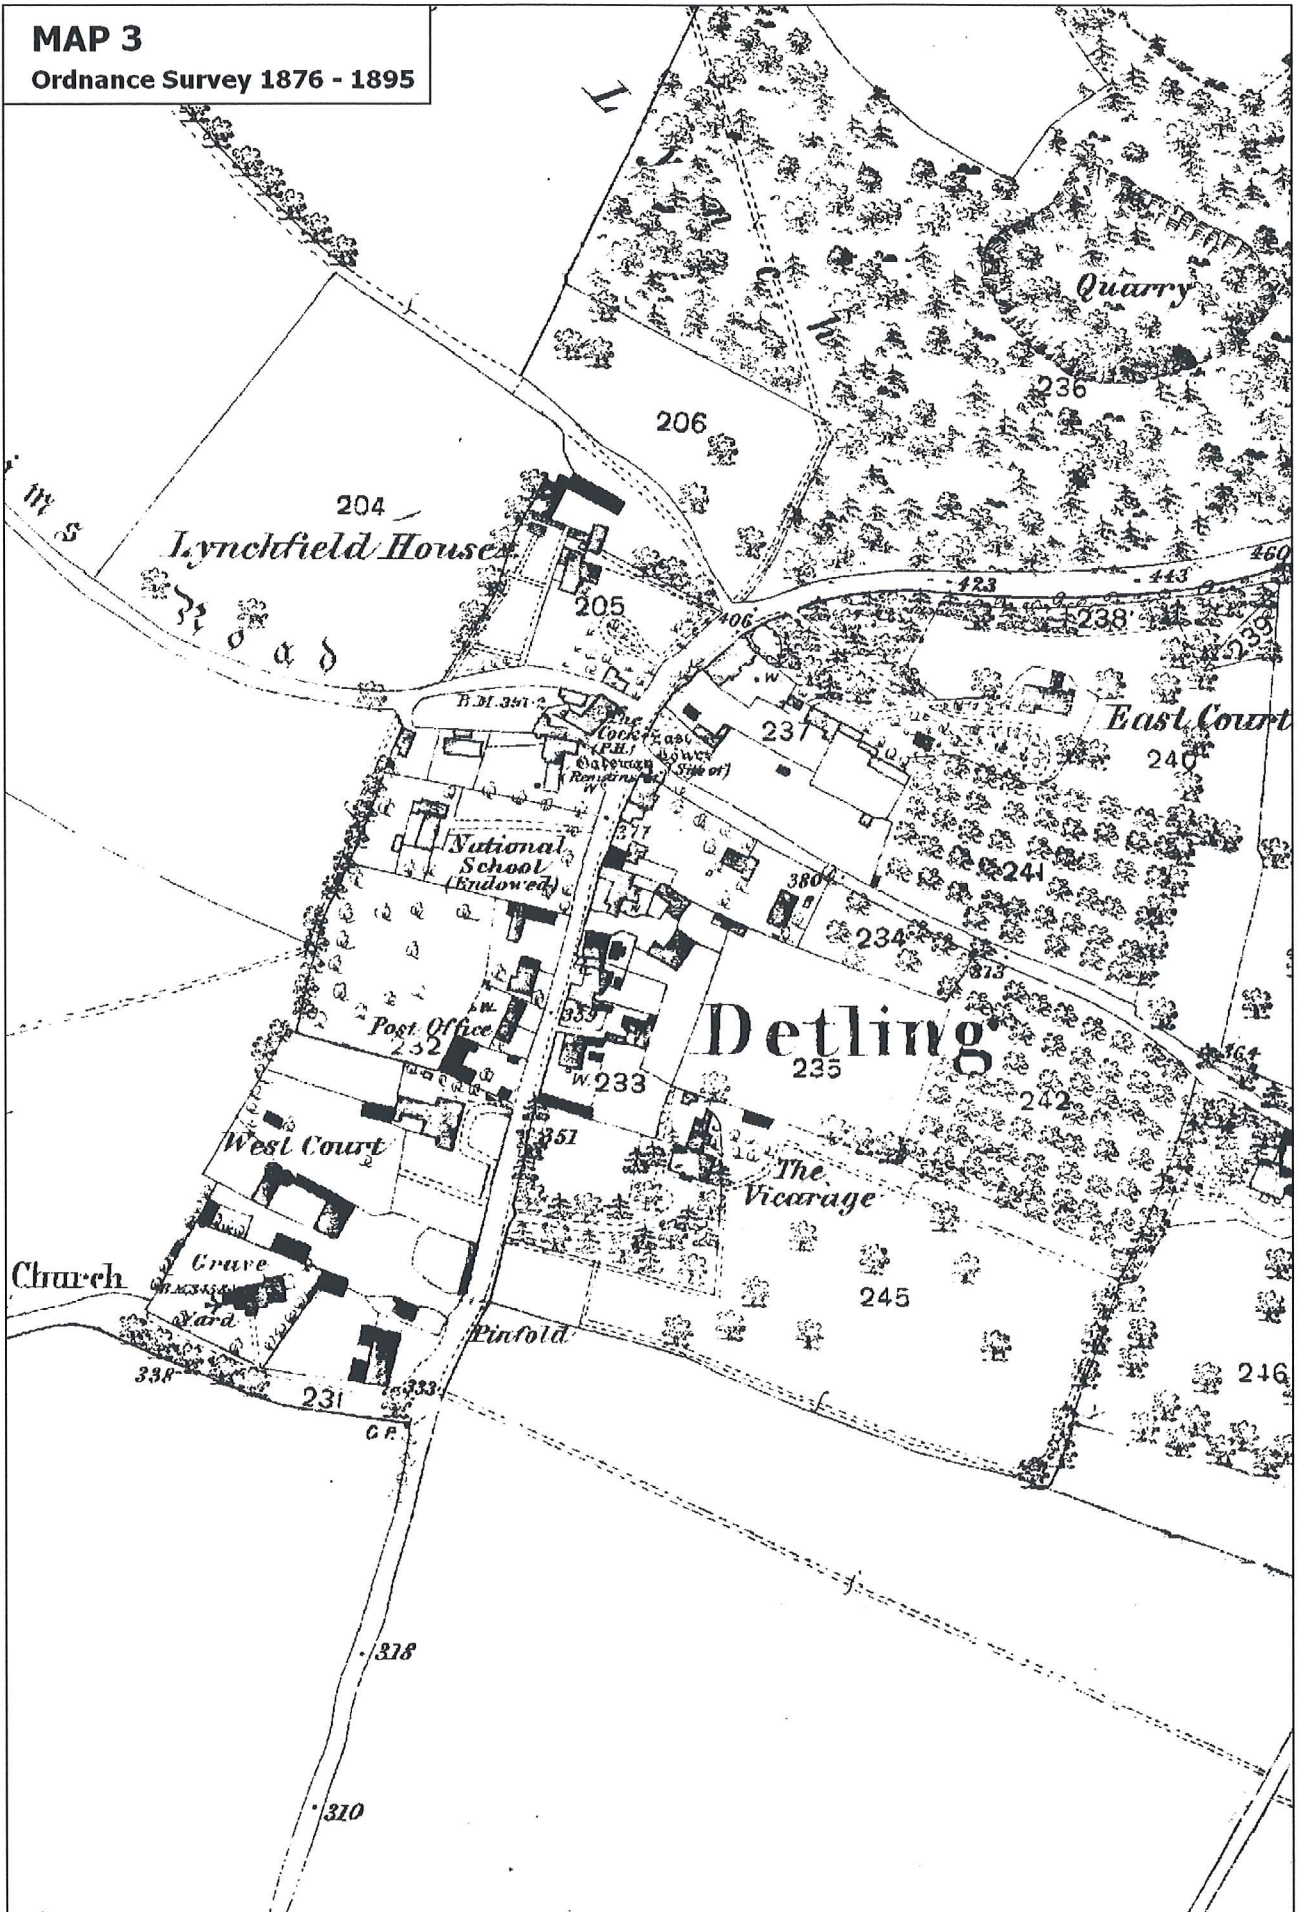

MAP 1 Detling Conservation Area

Reproduced from the Ordnance Survey mapping with the permission of the Controller of Her Majesty's Stationery Office © Crown copyright.
Unauthorised reproduction infringes Crown copyright and may lead to prosecution or civil proceedings.
The Maidstone Borough Council Licence No. 100019636, 2007. Scale 1:1750

MAP 2

**Detling Tithe Map
circa 1843**

MAP 3

Ordnance Survey 1876 - 1895

MAP 4

Ordnance Survey 1896 - 1898